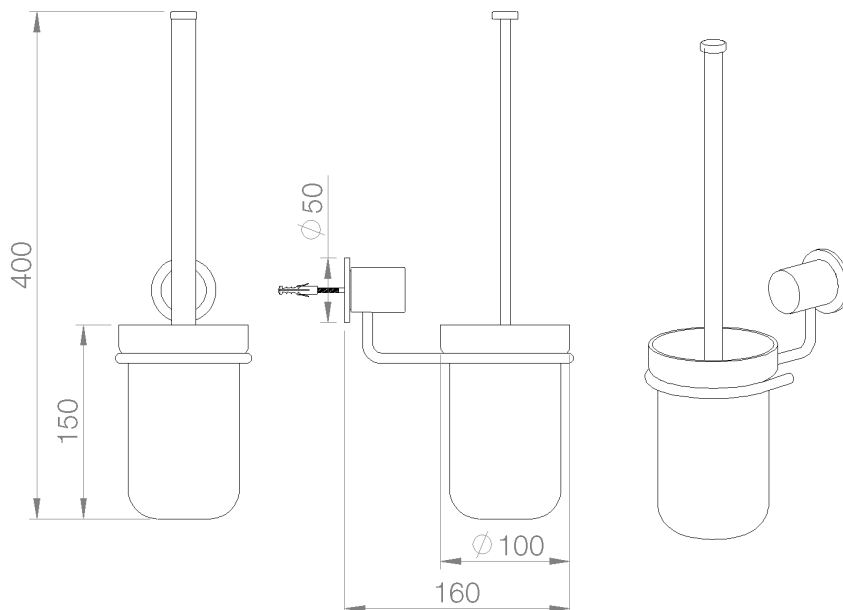

**PRODUCT TECHNICAL SHEET**

Collection : CONTEMPORARY

Ref. : **6231.11.57**

Porte-brosse

Borstelhouder

Brush holder

**Picture**

**Product details**

Weight : 1,5 kg

**Technical drawing**

RAO.V01